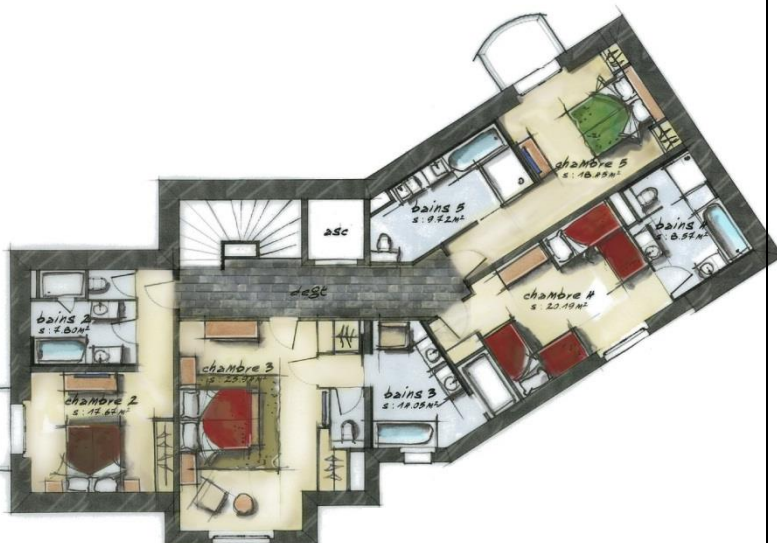

CHALET EBENE - 12 people / 5 bedrooms

Level -1 / Underground

Home cinema

Toilet - Laundry - Parking

Level 0 / Ground floor

Spa with indoor swimming pool, steam room, sauna and massage cabin

1 bedroom for 2 people with en suite bathroom (bath & shower) and separate toilet

Ski room - Outside access

Level 1

3 bedrooms for 2 people with en suite bathroom (bath & shower) and separate toilet

1 bedroom for 4 people (2 bunk beds) with en suite bathroom (bath & shower) and separate toilet

Level 2

Living room with fireplace - Dining room

Opened kitchen - Separate toilet

Terrace

DOMIZILE REISEN®