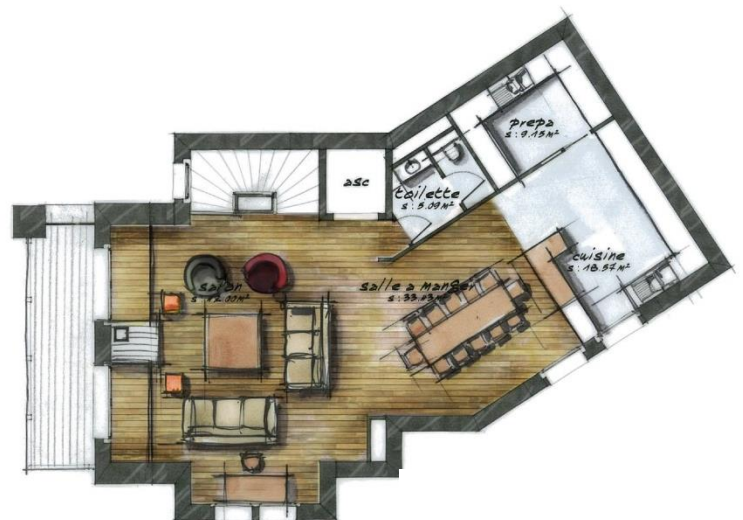

CHALET EBENE - 12 people / 5 bedrooms

Level -1 / Underground

Home cinema

Toilet - Laundry - Parking

Level 0 / Ground floor

Spa with indoor swimming pool, steam room, sauna and massage cabin

1 bedroom for 2 people with en suite bathroom (bath & shower) and separate toilet

Ski room - Outside access

Level 1

3 bedrooms for 2 people with en suite bathroom (bath & shower) and separate toilet

1 bedroom for 4 people (2 bunk beds) with en suite bathroom (bath & shower) and separate toilet

Level 2

Living room with fireplace - Dining room

Opened kitchen - Separate toilet

Terrace

DOMIZILE REISEN®