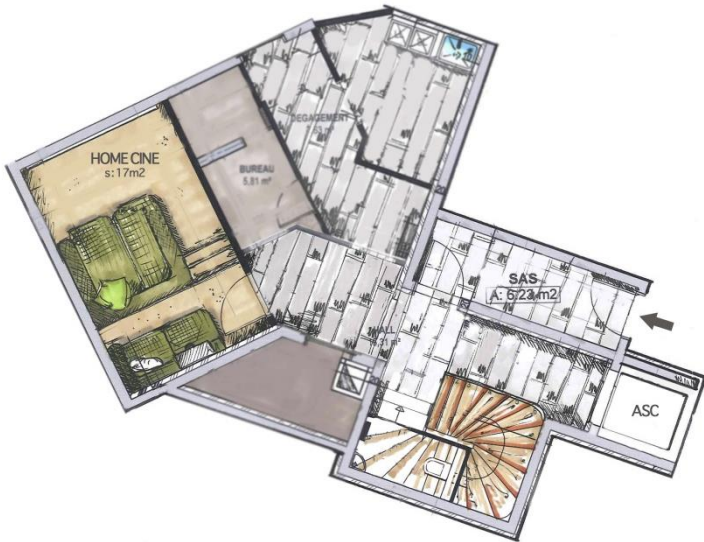

# CHALET SEQUOIA - 11 people / 5 bedrooms

## Level -1 / Underground

Home cinema

Toilet - Parking

## Level 0 / Ground floor

Spa with indoor swimming pool, steam room, sauna and massage cabin

1 bedroom for 2 people with en suite bathroom (bath & shower) and separate toilet,

Ski room - Outside access