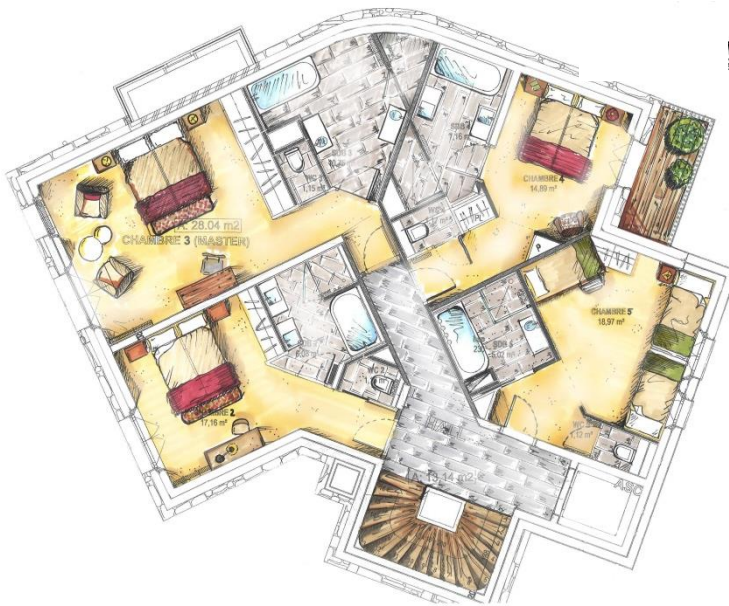

## Level -1 / Underground

Home cinema

Toilet - Parking

## Level 0 / Ground floor

Spa with indoor swimming pool, steam room, sauna and massage cabin

1 bedroom for 2 people with en suite bathroom (bath & shower) and separate toilet,

Ski room - Outside access

## Level 1

3 bedrooms for 2 people with en suite bathroom (bath & shower) and separate toilet

1 bedroom for 3 people (2 single beds + 1 elevated bed for a child 80x190cm) with en suite bathroom (bath & shower) and separate toilet